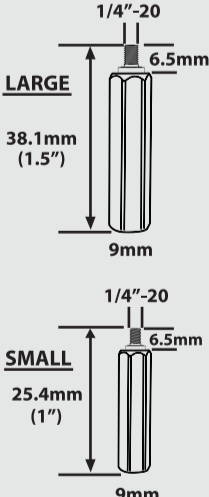

EXTENSION DIMENSIONS