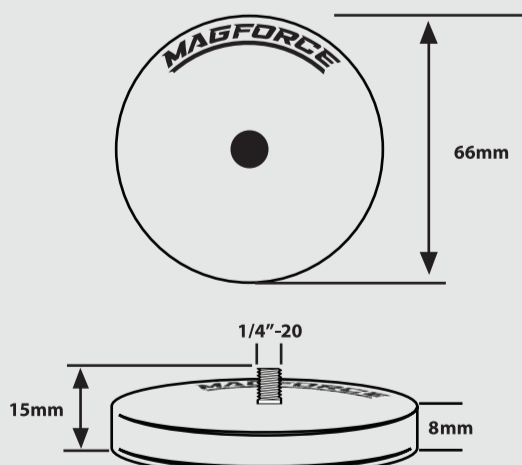

DIMENSIONS

MAGNET DIMENSIONS