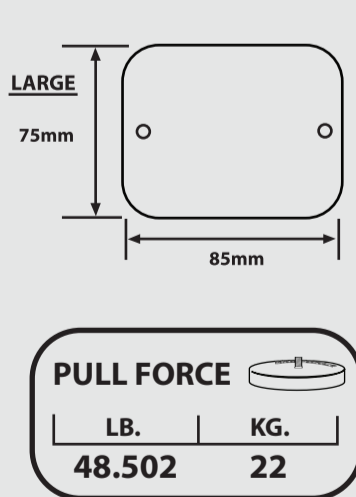

MAG PLATE DIMENSIONS